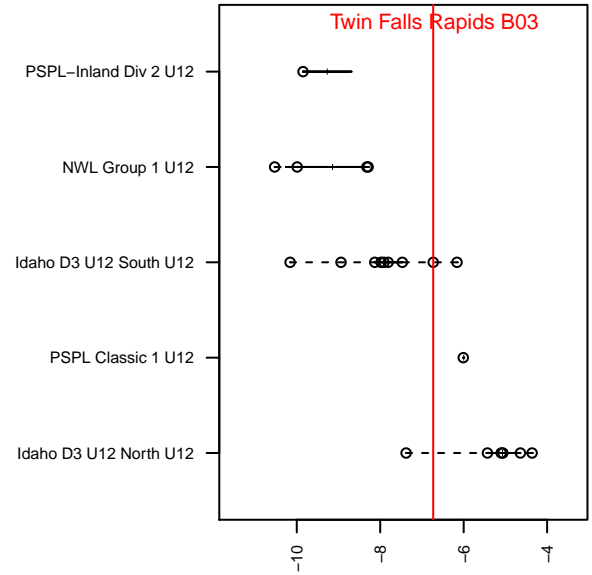

Twin Falls Rapids B03

Twin Falls, ID
 B03 total strength=577
 attack=0.73 defense=0.29
 fall league = Idaho D3 U12 South U12
 spr league = Spr Idaho D3 U12 North U12

alt names used:
 TF RAPIDS U12B
 TF RAPIDS U12B
 RAPIDS SC U12B (ID)
 TWIN FALLS SC U12B (ID)

Venues played:
 2015 Idaho D3 U12 South U12
 2015 Spr Idaho D3 U12 North U12
 2015 Canyon Rim Classic U12 B National U12
 2015 ID Directors Cup U12B GOLD U12

Twin Falls Rapids B03
 Dots are actual minus expected GF (blue circles) and GA (red triangles).
 Blue line is smoothed change in attack strength. Red is smoothed change in defense strength.

**attack and defense variance (black dot)
relative to other teams
and top 10 in region**

**attack and defense rating
relative to others at age
and all opponents in last 13 months**

Performance relative to 13 month average