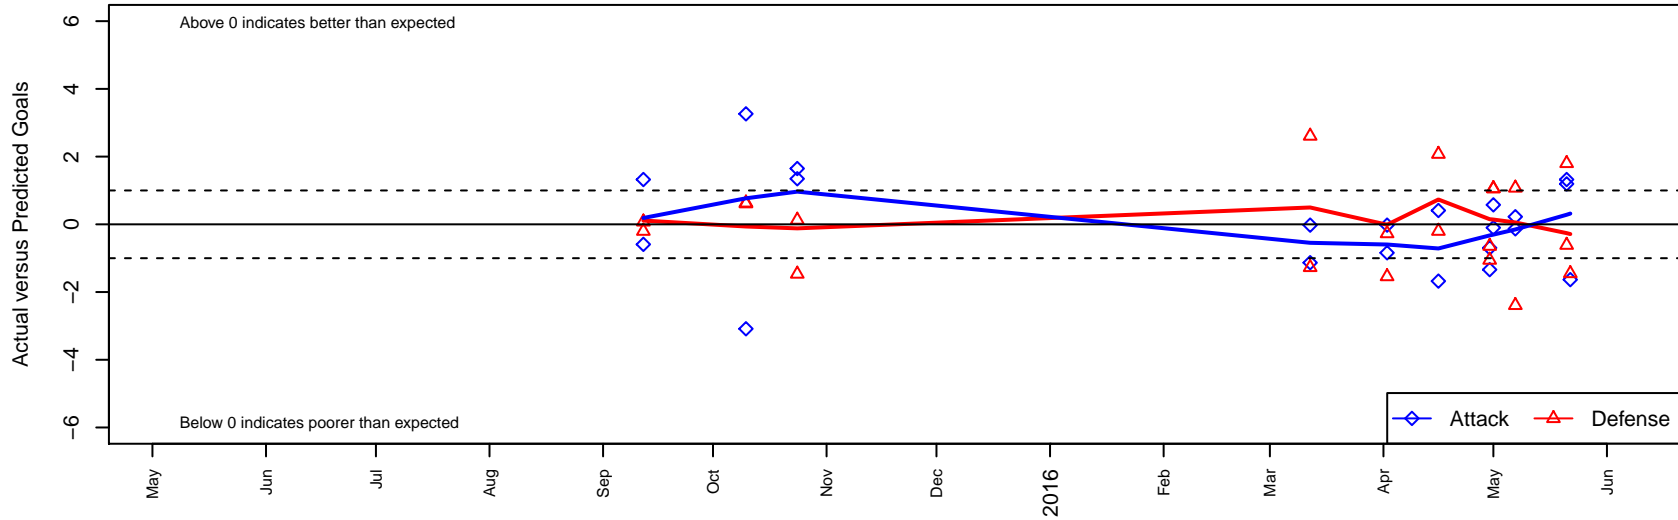

Twin Falls Rapids B03

Twin Falls, ID
 B03 total strength=577
 attack=0.73 defense=0.29
 fall league = Idaho D3 U12 South U12
 spr league = Spr Idaho D3 U12 North U12

alt names used:
 TF RAPIDS U12B
 TF RAPIDS U12B
 RAPIDS SC U12B (ID)
 TWIN FALLS SC U12B (ID)

Venues played:
 2015 Idaho D3 U12 South U12
 2015 Spr Idaho D3 U12 North U12
 2015 Canyon Rim Classic U12 B National U12
 2015 ID Directors Cup U12B GOLD U12

Twin Falls Rapids B03
 Dots are actual minus expected GF (blue circles) and GA (red triangles).
 Blue line is smoothed change in attack strength. Red is smoothed change in defense strength.

**attack and defense variance (black dot)
relative to other teams
and top 10 in region**

**attack and defense rating
relative to others at age
and all opponents in last 13 months**

Performance relative to 13 month average